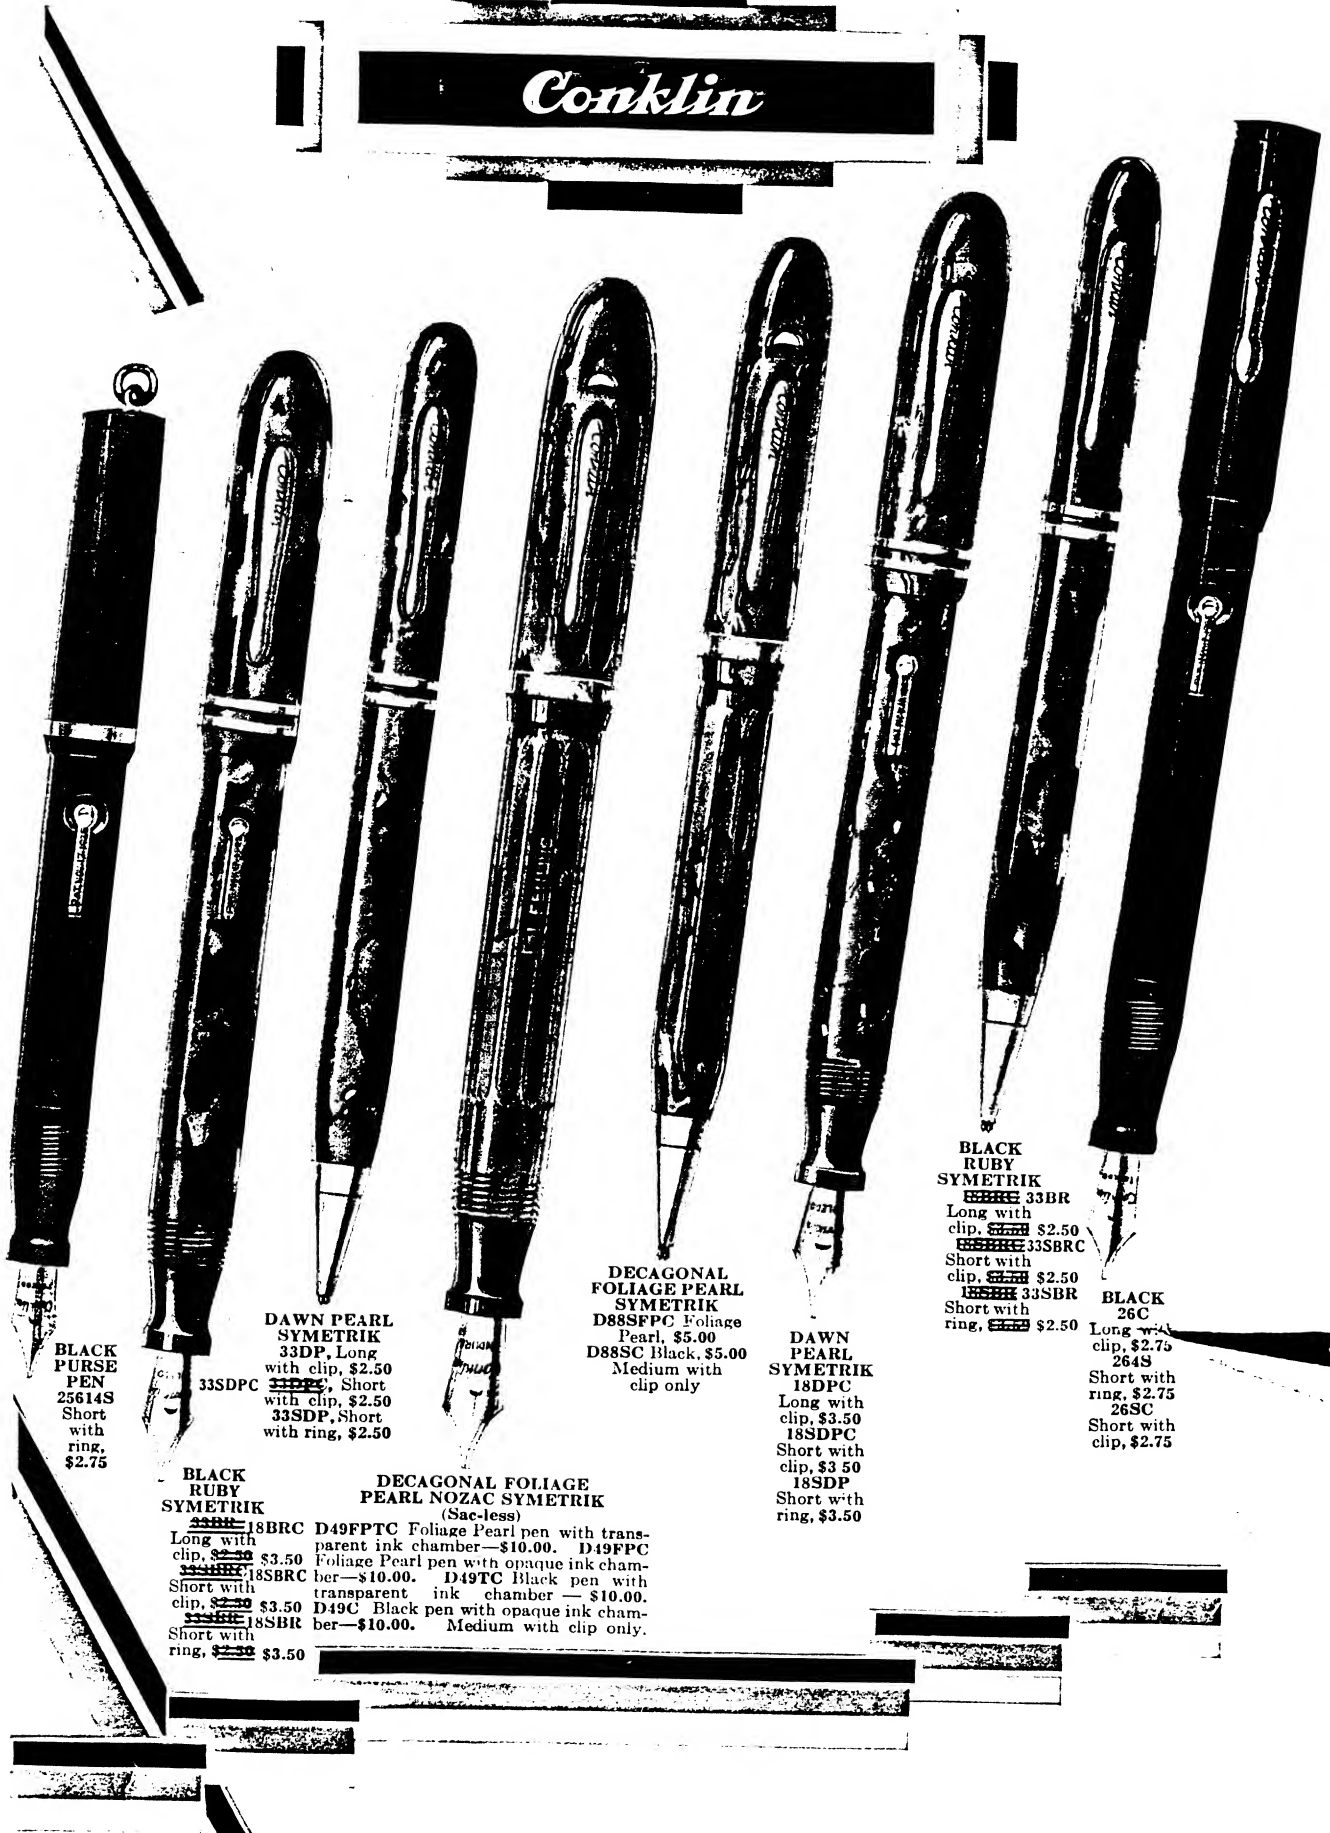

Conklin

BLACK PURSE PEN
25614S
Short with ring, $2.75

BLACK RUBY SYMETRIK
33SDPC
Long with clip, $3.50
33SBR, Short with clip, $3.50
33SDP, Short with ring, $3.50

DAWN PEARL SYMETRIK
33DP, Long with clip, $2.50
33SDP, Short with clip, $2.50
33SDP, Short with ring, $2.50

DECAGONAL FOLIAGE PEARL NOZAC SYMETRIK
(Sac-less)
D49FPTC Foliage Pearl pen with transparent ink chamber—$10.00. D49FPC Foliage Pearl pen with opaque ink chamber—$10.00. D49TC Black pen with transparent ink chamber—$10.00. D49C Black pen with opaque ink chamber—$10.00. Medium with clip only.

DECAGONAL FOLIAGE PEARL SYMETRIK
D88SFPC Foliage Pearl, $5.00
D88SC Black, $5.00
Medium with clip only

DAWN PEARL SYMETRIK
18DPC
Long with clip, $3.50
18SDPC
Short with clip, $3.50
18SDP
Short with ring, $3.50

BLACK RUBY SYMETRIK
33BR
Long with clip, $2.50
33SBR
Short with clip, $2.50
33SBR
Short with ring, $2.50

BLACK 26C
Long with clip, $2.75
264S
Short with ring, $2.75
26SC
Short with clip, $2.75